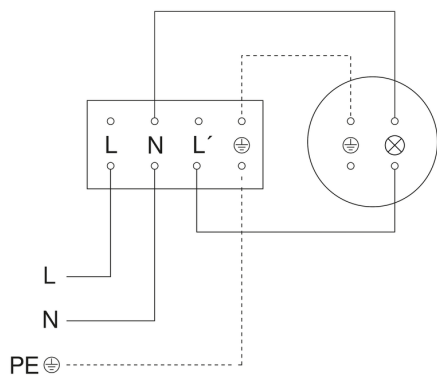

Orange: radial

Schwarz: tangential

IS 2360-3 ECO 24m white

Motion detector

IS 2360-3 ECO 24m white

EAN: 4007841 057770

E-No: 535954100

neva
lux

WIRING DIAGRAMS

Circuit diagram

IS 2360-3 ECO 24m white

Motion detector

IS 2360-3 ECO 24m white

EAN: 4007841 057770

E-No: 535954100

neva
lux