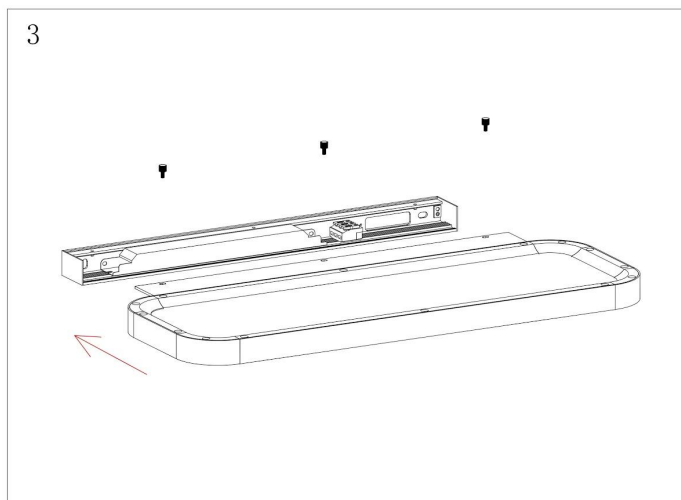

nefera W60

Productcode 220560

	L = Braun	= Phase
	N = Blau	= Neutral
	⊕ = Gelb-Grün	= Erde
	DALI+ = Rot	
	DALI- = Schwarz	