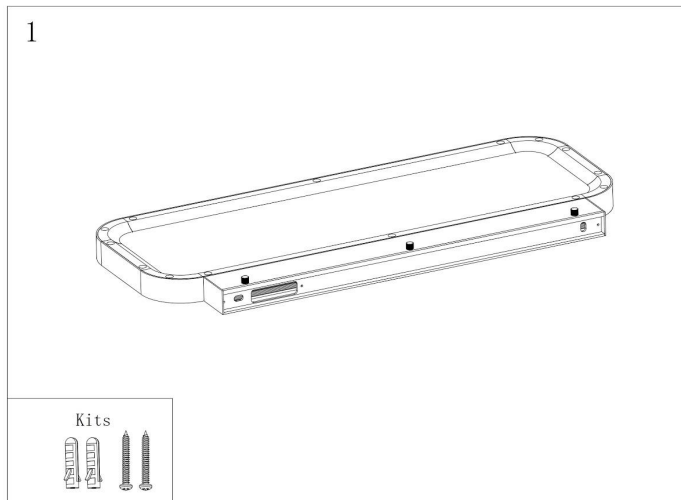

nefera W60

Productcode 220560

	L = Braun	= Phase
	N = Blau	= Neutral
	⊕ = Gelb-Grün	= Erde
	DALI+ = Rot	
	DALI- = Schwarz	