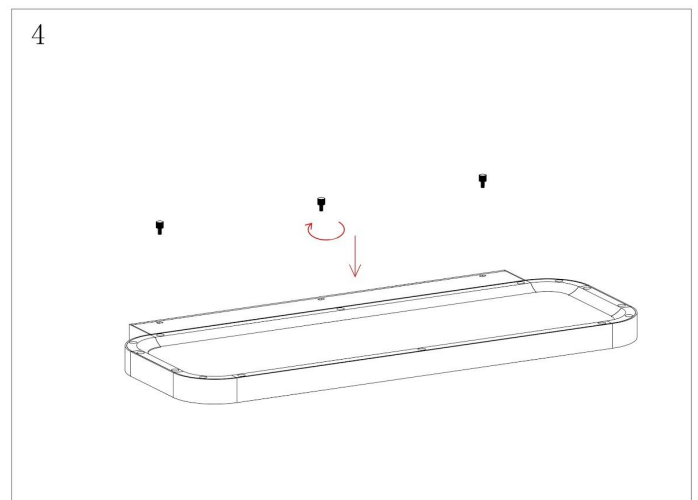

nefera W60

Productcode 220560

	L = Braun	= Phase
	N = Blau	= Neutral
	⊕ = Gelb-Grün	= Erde
	DALI+ = Rot	
	DALI- = Schwarz	