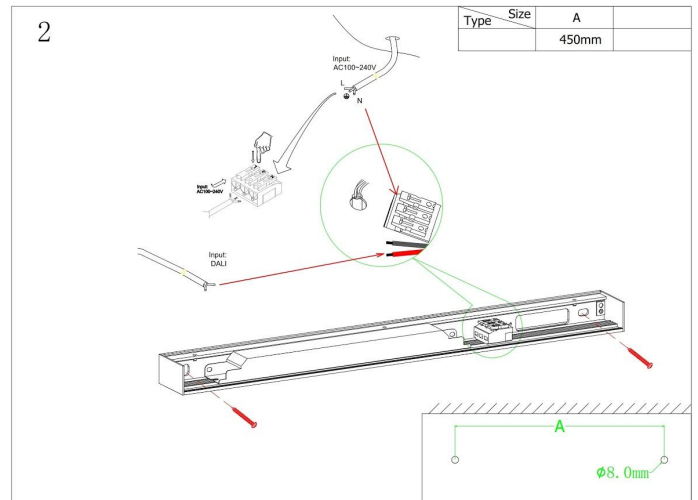

nefera W60

Productcode 220560

	L = Braun	= Phase
	N = Blau	= Neutral
	⊕ = Gelb-Grün	= Erde
	DALI+ = Rot	
	DALI- = Schwarz	