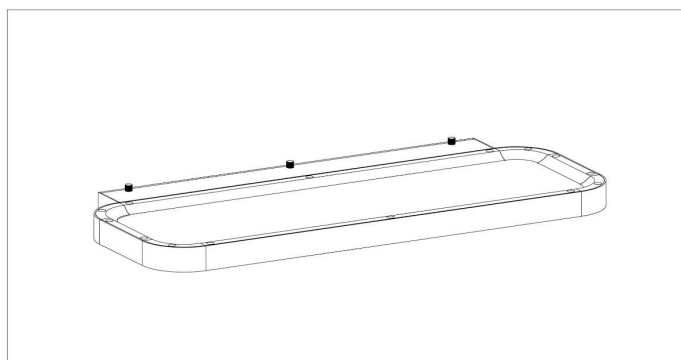

nefera W60

Productcode 220560

	L = Braun	= Phase
	N = Blau	= Neutral
	⊕ = Gelb-Grün	= Erde
	DALI+ = Rot	
	DALI- = Schwarz	